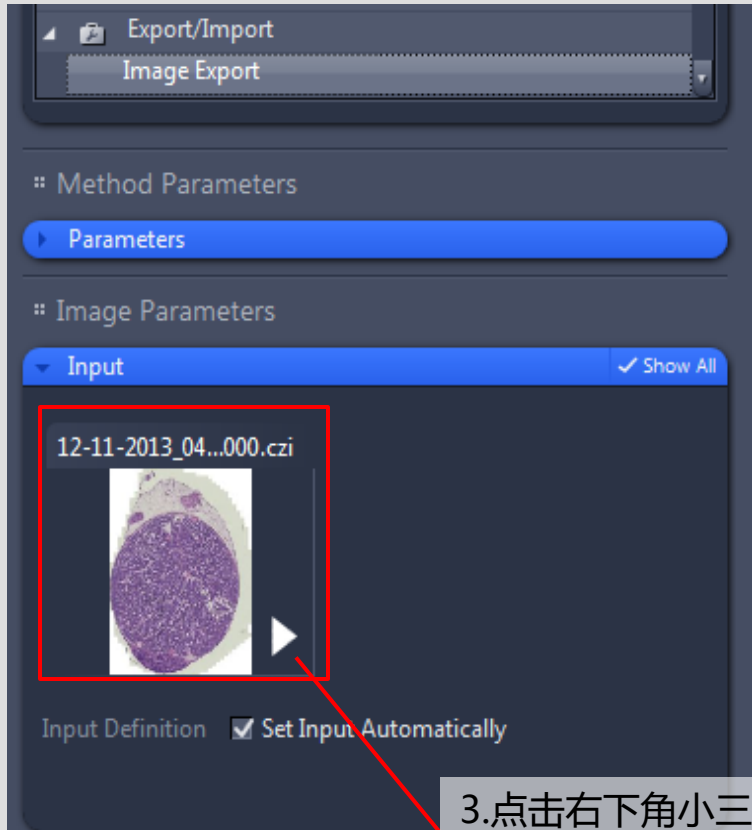

单张图像的导出

3. 点击右下角小三角，并选择需要导出的图像